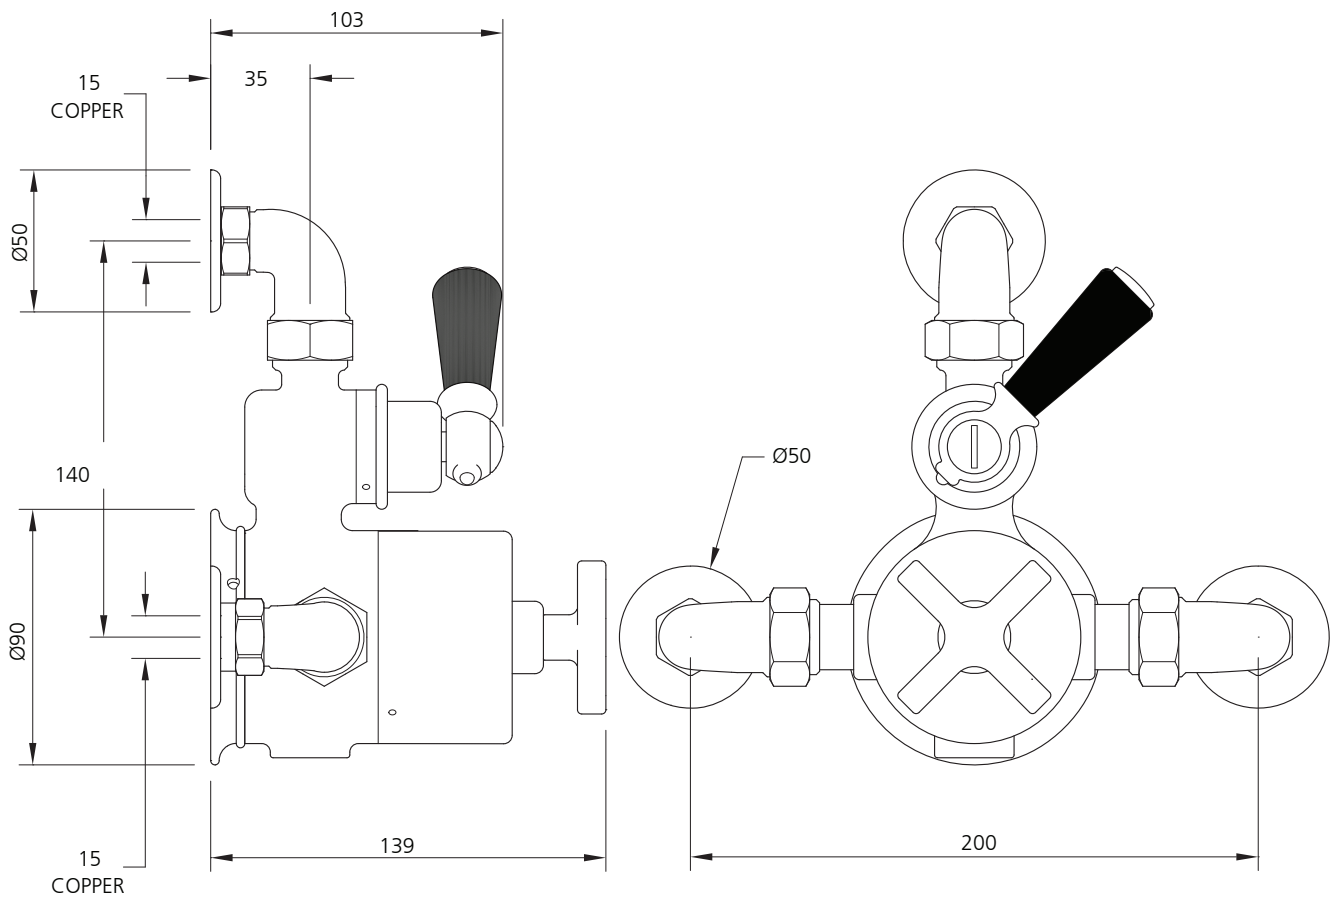

LEFROY BROOKS

IBROC HOUSE ESSEX ROAD
HODDESDON HERTS EN11 OQS UK
T: +44 (0)1992 708 316 F: +44 (0)1992 708 317

MK-8725

EXPOSED DUAL CONTROL MACKINTOSH THERMOSTATIC
MIXING VALVE WITH TOP RETURN BEND TO WALL FOR
CONCEALED SHOWER OUTLET

DIMENSIONAL DATA SHEET

DATE: 30 July 2010

ISSUE: 021

©COPYRIGHT 2010. CHRISTO LEFROY BROOKS. ALL RIGHTS RESERVED.

DIMENSIONS IN MILLIMETRES

WHILST EVERY EFFORT IS MADE TO ENSURE THE ACCURACY OF THESE DATA SHEETS THEY ARE SUBJECT TO CHANGE WITHOUT NOTICE AS PART OF THE COMPANY'S PRODUCT DEVELOPMENT PROCESS